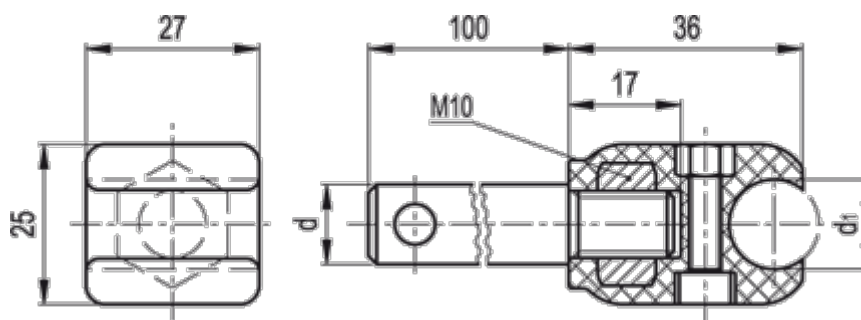

Data Sheet

Article number: 2310419807
Description: E+G Guide rail clamp
MPG-C-S-P16-10

Measures

d = 16

d_1 = 10

Weight (g) = 197